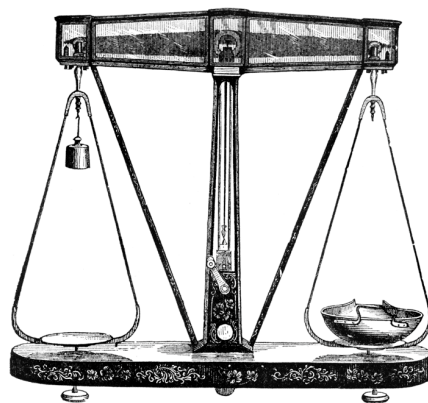

# THE MERCHANT OF VENICE

By

William Shakespeare

**Dramatis Personae  
(Cast of Characters)**

## DRAMATIS PERSONAE

THE DUKE OF VENICE

THE PRINCE OF MOROCCO, suitor to Portia

THE PRINCE OF ARRAGON, suitor to Portia

ANTONIO, a merchant of Venice

BASSANIO, his friend

SALANIO, friend to Antonio and Bassanio