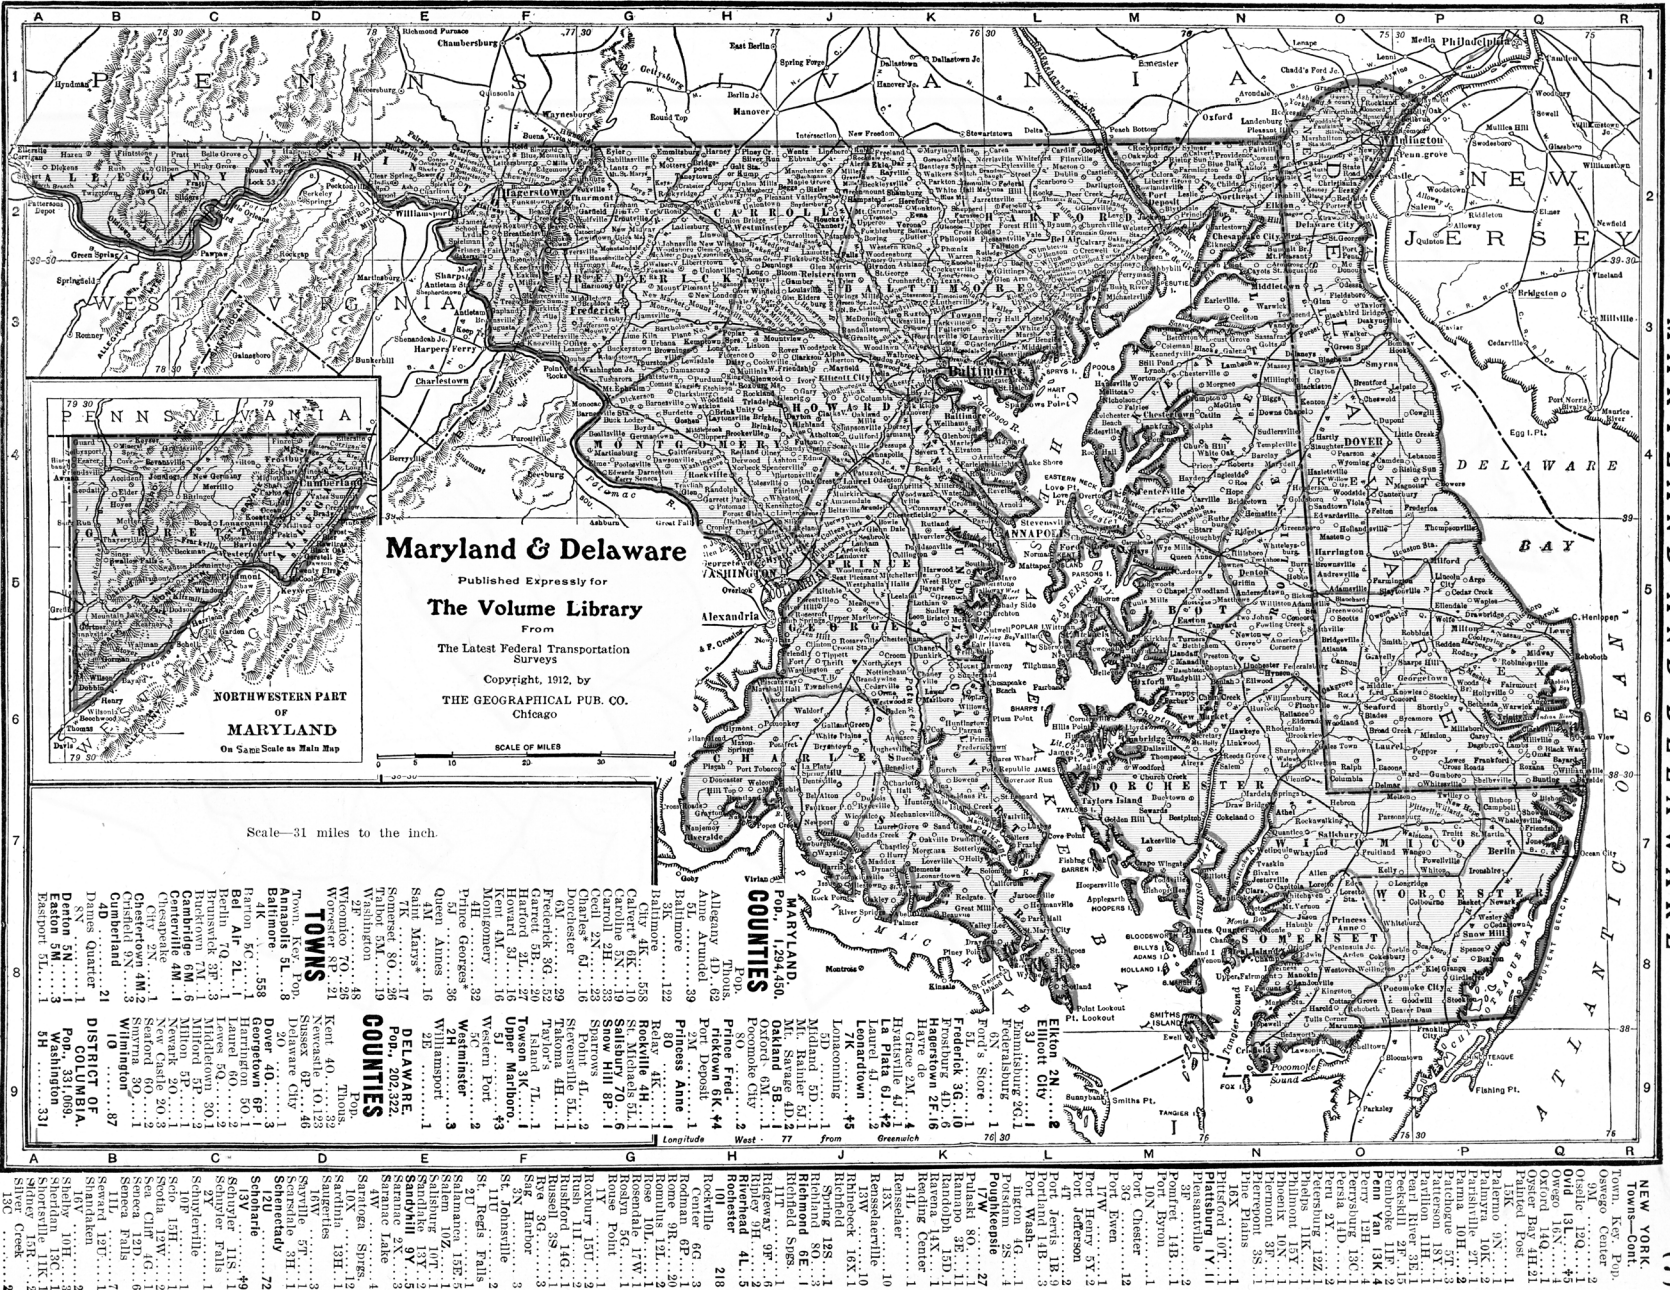

1. **NEW YORK. Towns—Cont.**
2. Shanaghtee 1
   - SLN 1
   - Sloan 12E 1
   - Smithtown 4L 7
   - Sodus 10K 1
   - Solvay 10K 5
   - Southampton 3M 2
   - South Glens Falls 4X 2
   - South Nyack 3F 2
   - Southport 18L 2
   - Spaford 12N 1
   - Spring Valley 3E 2
   - Springville 13E 2
   - Stafford 11G 1
   - Starkey 13L 2
   - Sterling 2E 2
   - Stillwater 11Y 1
   - Stockholm 1P 2
   - Stockport 15X 2
   - Stockton 14B 1
   - Stony Point 2H 3
   - Suffern 3E 2
   - Syracuse 110 137
   - Tarrytown 3F 2
   - Ticonderoga 6Y 1
   - Tivoli 16X 1
   - Tonawanda 1D 3
   - Troy 12X 76
   - Truxton 120 1
   - Tuckahoe 4F 2
   - Tupper Lake 4U 3
   - Tuscarora 13H 1
   - Tuxedo Park 2E 2
   - Unadilla 14R 1
   - Union 160 1
   - Utica 10R 74
   - Valatie 14X 1
   - Vandalla 15E 1
   - Venice Center 12M 1
   - Verona 100 3
   - Verplanck 2F 2
   - Vestal 160 1
   - Victory 10M 1
   - Vienna 100 1
   - Virgil 130 1
   - Walden 18V 4
   - Wales 12F 2
   - Walkill 18W 2
   - Walton 15S 3
   - Walworth 10J 2
   - Wappingers Falls 18W 3
   - Warren 12T 1
   - Warrensburg 8X 1
   - Warsaw 12G 3
   - Warwick 2D 2
   - Waterford 12X 3
   - Waterloo 11L 3
   - Watertown 6P 26
   - Waterville 11R 1
   - Watervliet 12Y 15
   - Watkins 14L 2
   - Waverly 16M 4
   - Wayland 13I 1
   - Webster 10J 1
   - Weeksford 11M 1
   - Wellsville 15H 4
   - Westerlo 15W 1
   - Westfield 14A 2
   - West Haverstraw 3F 2
   - West Point 1F 1
   - Westville Center 1V 1
   - Whitehall 8Y 1
   - White Plains 36 15
   - Whitesboro 10R 3
   - Whitestone 5F 7
   - Williamson 10K 3
   - Williamsville 11E 1
   - Willshoro 3Y 1
   - Wilmington 5Q 6
   - Windham 15V 1
   - Winfield 11S 1
   - Wolcott 10I 1
   - Woodstock 16W 1
   - Worchester 13T 2
   - Yates 9F 1
   - Yonkers 4P 79
   - Yorkshire 13P 1

Scale—31 miles to the inch.

MARYLAND COUNTIES

Allegany	Pop. 41,632
Anne Arundel	Pop. 129,450
Baltimore	Pop. 1,294,450
Carroll	Pop. 41,632
Cecil	Pop. 41,632
Charles	Pop. 41,632
Chesapeake	Pop. 41,632
Dorchester	Pop. 41,632
Frederick	Pop. 41,632
Garrett	Pop. 41,632
Hancock	Pop. 41,632
Harford	Pop. 41,632
Howard	Pop. 41,632
Kent	Pop. 41,632
Lancaster	Pop. 41,632
Montgomery	Pop. 41,632
Norton	Pop. 41,632
Prince Georges	Pop. 41,632
Queen Annes	Pop. 41,632
St. Marys	Pop. 41,632
Somerset	Pop. 41,632
Talbot	Pop. 41,632
Washington	Pop. 41,632
Worcester	Pop. 41,632
York	Pop. 41,632

DELAWARE COUNTIES

Delaware	Pop. 202,322
Kent	Pop. 41,632
Sussex	Pop. 41,632
Wilmington	Pop. 41,632

MARYLAND AND DELAWARE

Maryland and Delaware, 1912
Henry W. Ruff, *The Volume Library* (Chicago, IL: The W. E. Richardson Company, 1912)
Downloaded from *Maps ETC*, on the web at <http://etc.usf.edu/maps> [map #03053]