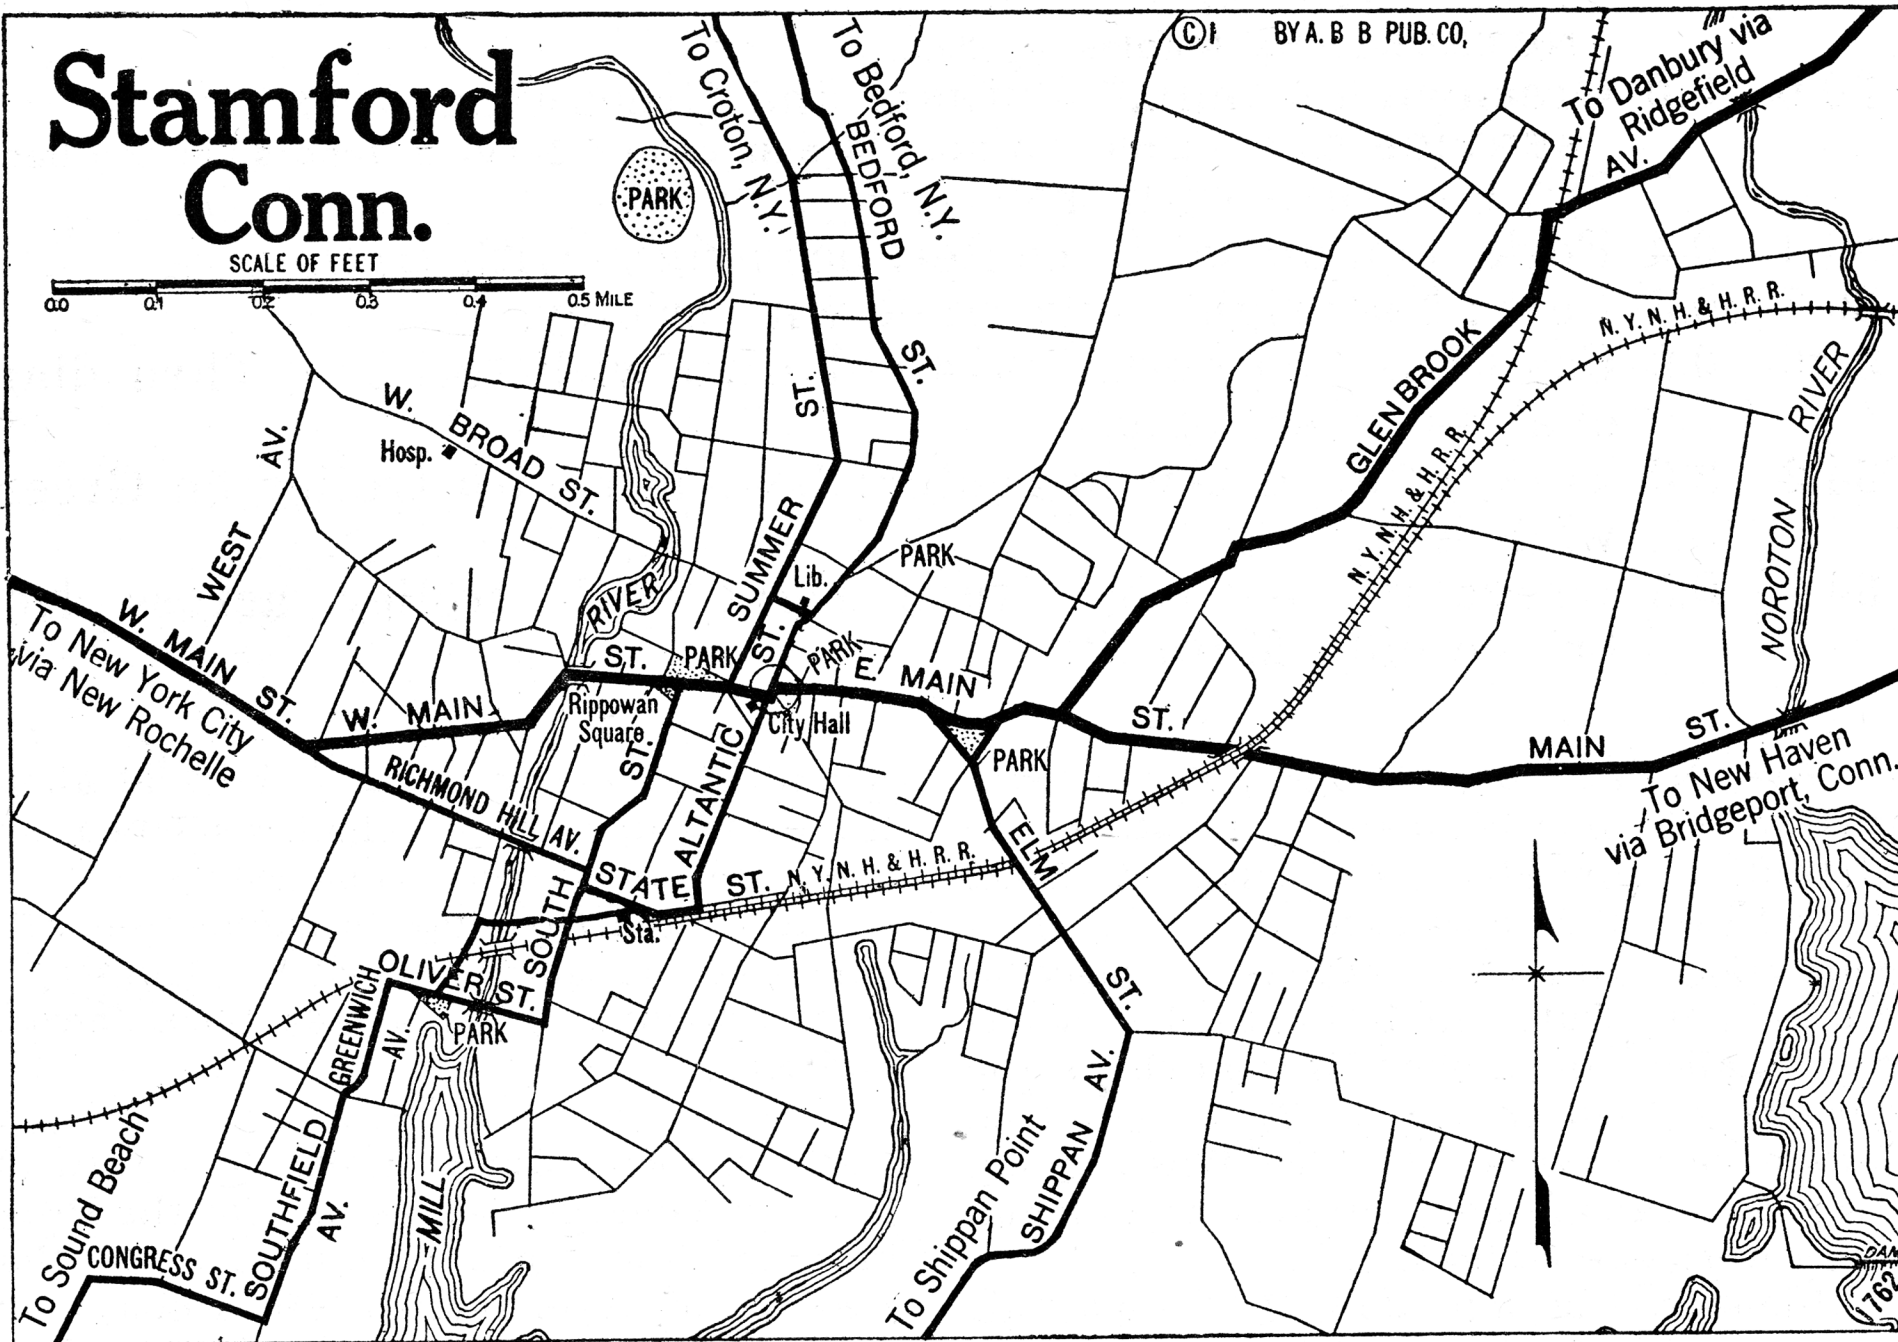

Stamford Conn.

SCALE OF FEET

0.0 0.1 0.2 0.3 0.4 0.5 MILE

Stamford, Connecticut, 1919

The Automobile Blue Book Company, *Official Automobile Blue Book 1919 Vol 2* (New York, NY: The Automobile Blue Book Publishing Co., 1919)

Downloaded from *Maps ETC*, on the web at <http://etc.usf.edu/maps> [map #03772]