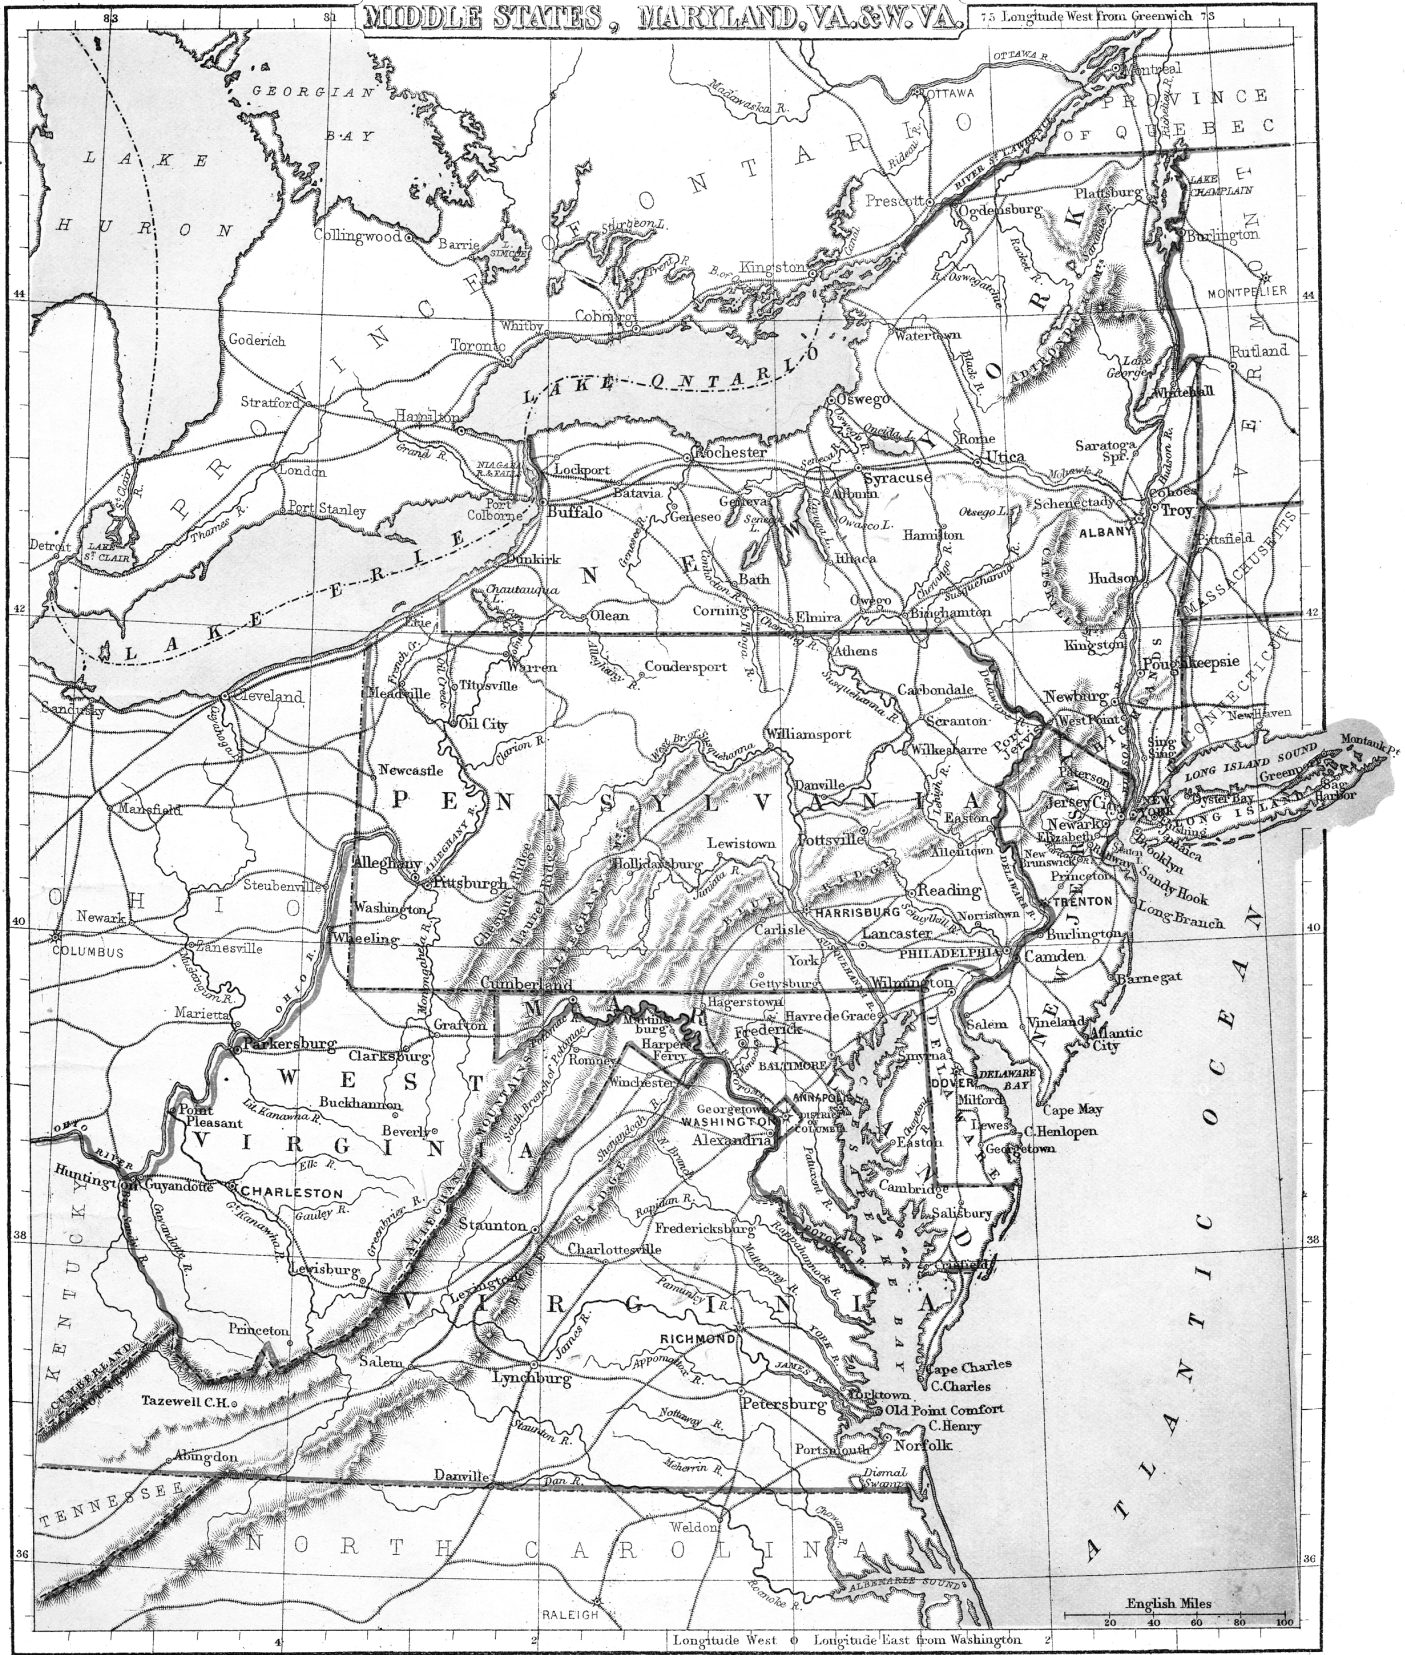

MIDDLE STATES, MARYLAND, VA. & W. VA.

75 Longitude West from Greenwich 75

Middle States, 1888
Cornell's Intermediate Geography (New York, New York: American Book Company, 1888)
Downloaded from Maps ETC, on the web at <http://etc.usf.edu/maps> [map #04660]