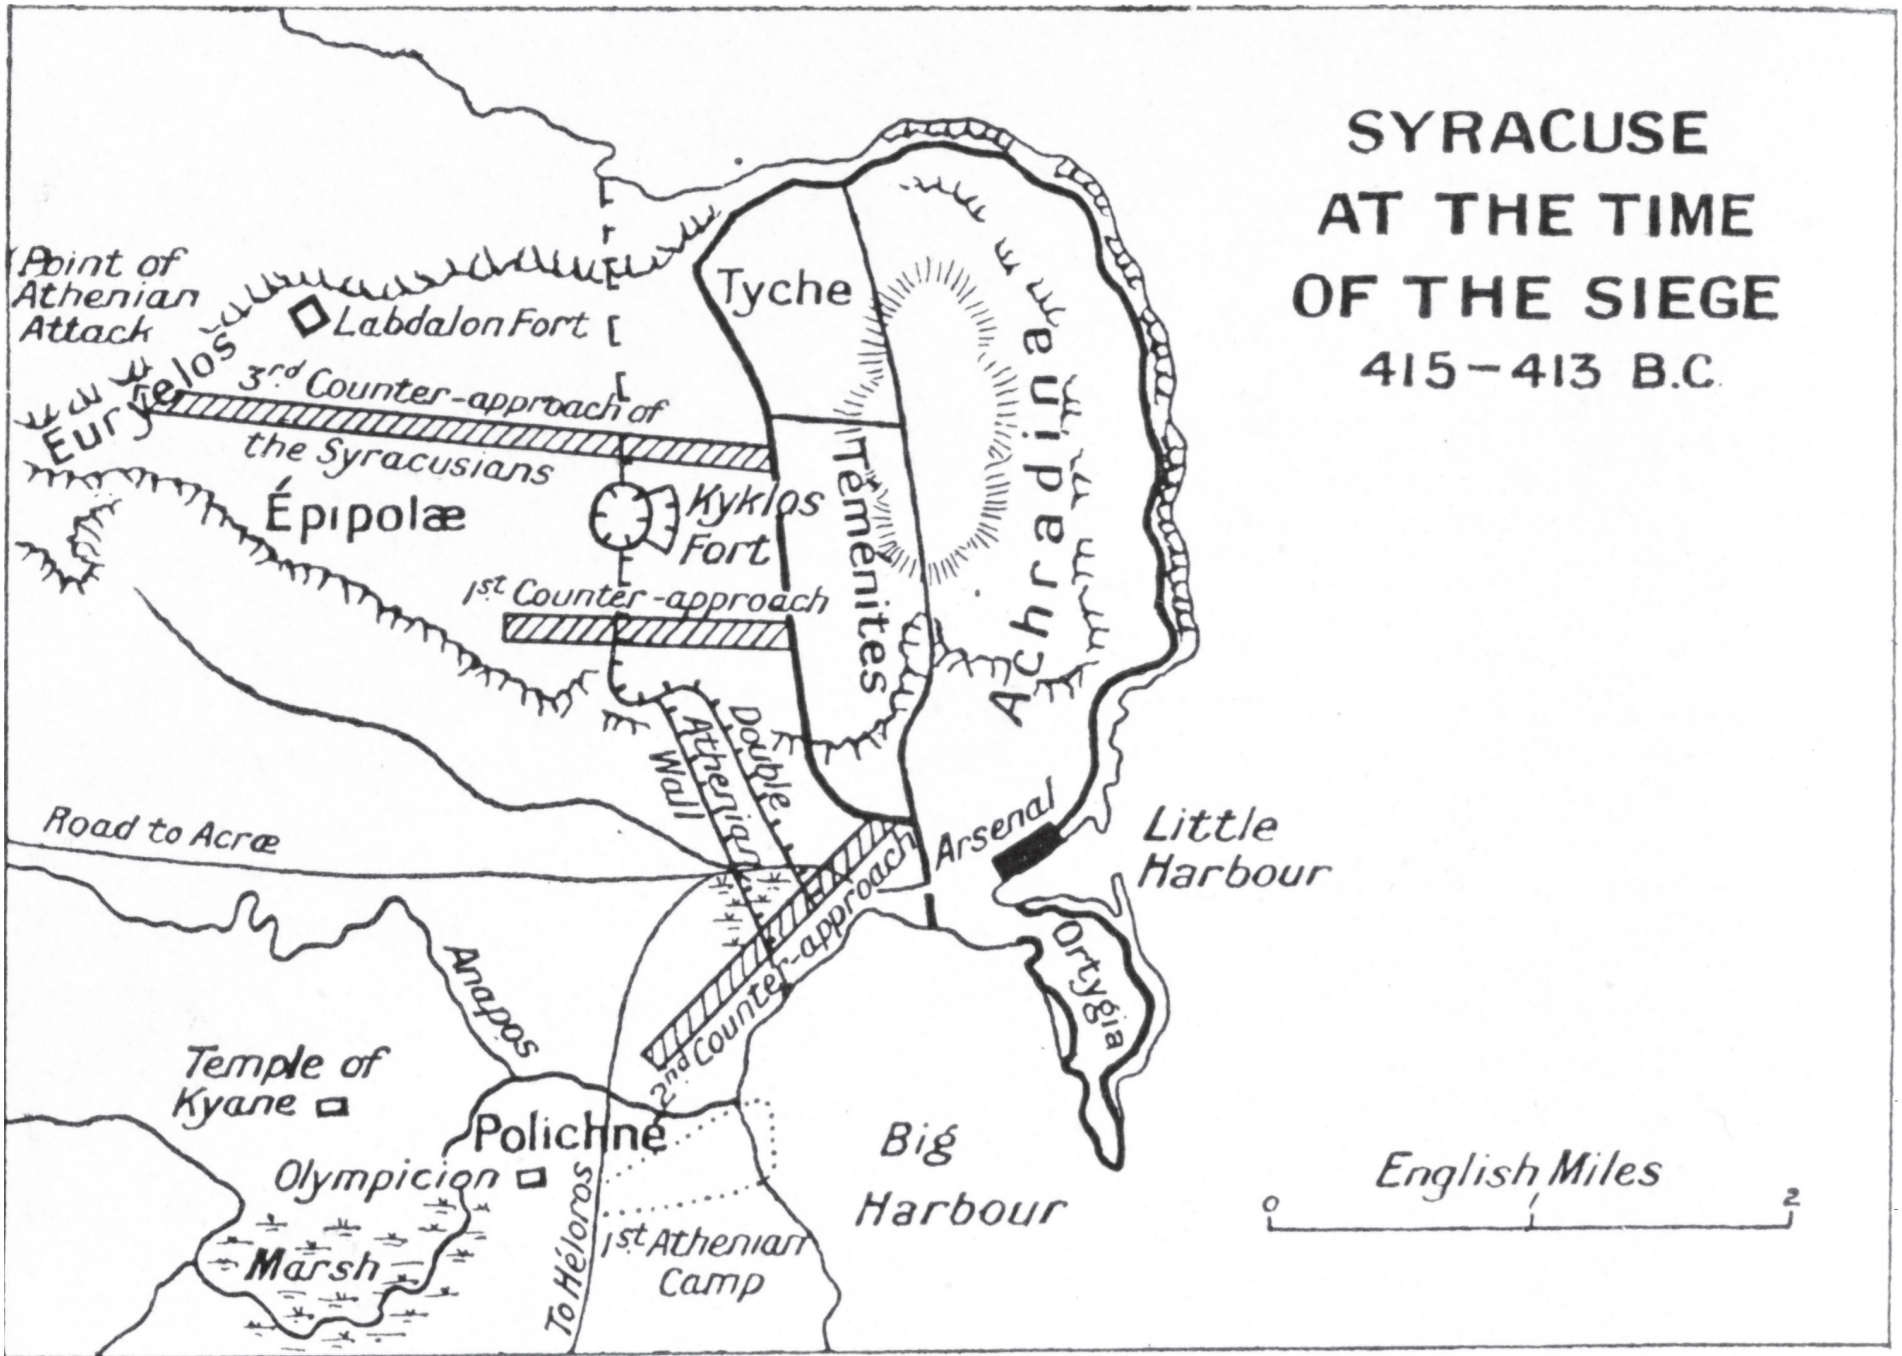

SYRACUSE AT THE TIME OF THE SIEGE 415-413 B.C.

Syracuse at the Time of the Siege 415-413 B.C., 1910

J.G. Bartholomew, LLD, A Literary & Historical Atlas of Europe (New York, United States : E.P. Dutton & Co., Ltd. , 1910)

Downloaded from *Maps ETC*, on the web at <http://etc.usf.edu/maps> [map #01932]